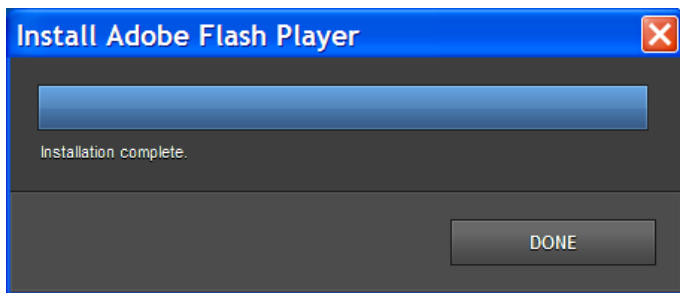

Still can't fix it? Email the CAS Resource Center at fixit@ext.msstate.edu.