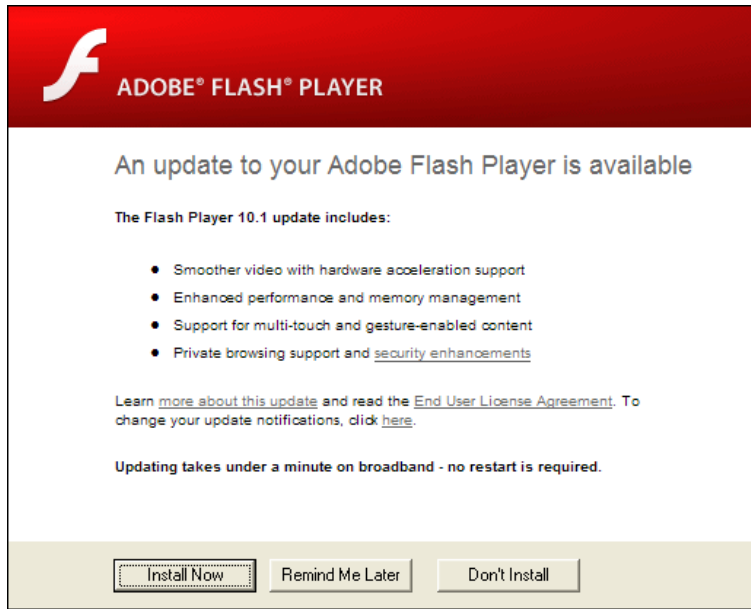

Step 2: Read the license agreement and check the option that states I have read and agree to the terms of the license agreement.

Step 3: **Left-click** Install.

Step 4: **Left-click** Done when the installation is completed.